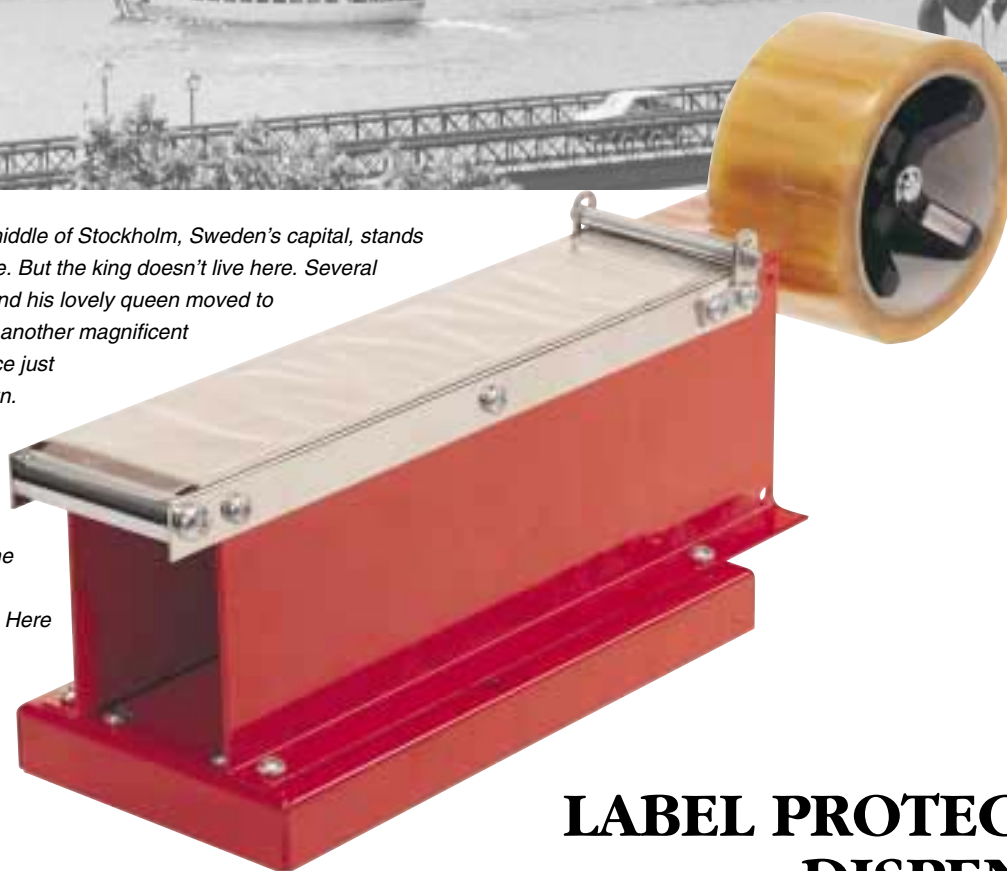

These extremely easy-to-operate dispensers are used for marking goods, assembly work and in offices and shops etc.

All types of self-adhesive labels on backing paper can be used.

Label widths are 50 mm, 100 mm and 150 mm.

A weight is supplied with all ND 621 series models.

Optional accessories:

- Customer's choice of colour
- Customer's choice of print on label

See product specifications when ordering, page 6.

Model	Weight gr.	A mm (")	B mm (")	C mm (")	Cutting blade	Units per ship. cart.
ND 620/50**200	400	50 (2")	160 (6.5")	—	—	6
ND 620/100**200	495	100 (4")	160 (6.5")	—	—	6
ND 620/150**200	575	150 (6")	160 (6.5")	—	—	6
ND 621/50**200	2670	50 (2")	160 (6.5")	—	—	6
ND 621/100*200	2890	100 (4")	160 (6.5")	—	—	6
ND 621/150*200	3020	150 (6")	160 (6.5")	—	—	6

The Stockholmers are always bragging about having the world's cleanest rivers. Here they sit, on the banks, catching game fish outside the palace.

LABEL PROTECTION DISPENSERS

ND 61/50**232

These dispensers are designed to be loaded with PVC or PP tape which can be used for applying different types of labels.

ND 61/50 is used for 50 mm wide labels.

The dispenser is ideal for use in the retail trade and for goods despatch departments etc.

Optional accessories:

Customer's choice of print on label
See product specifications when ordering, page 6.